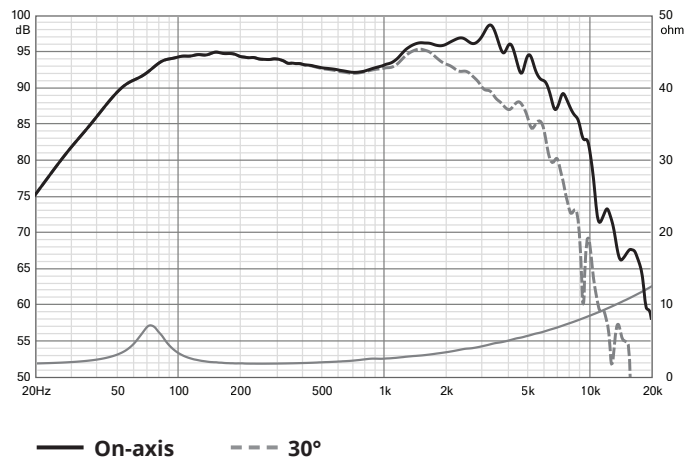

BXE W200 S2.1

Blox Essentials 200 mm midbass speaker

SPECIFICATIONS

| | | |
|------------------------|-----------|-------|
| Power Handling | 110 | W RMS |
| Impedance | 2 | Ohm |
| Sensitivity (2,83V/1m) | 97,0 | dB |
| VC diameter | 25 | mm |
| VC wire | Copper | |
| VC former | Aluminium | |

T/S PARAMETER

| | | |
|------------|-------|-----------------|
| Fs | 72,8 | Hz |
| Vas | 14,16 | L |
| Qms | 3,16 | |
| Qes | 0,87 | |
| Qts | 0,68 | |
| Re | 1,55 | Ohm |
| Sd | 211,2 | cm ² |
| Mms | 21,18 | g |
| Cms | 0,23 | mm/N |
| Bl | 4,15 | Tm |
| Xmax (+/-) | 4 | mm |